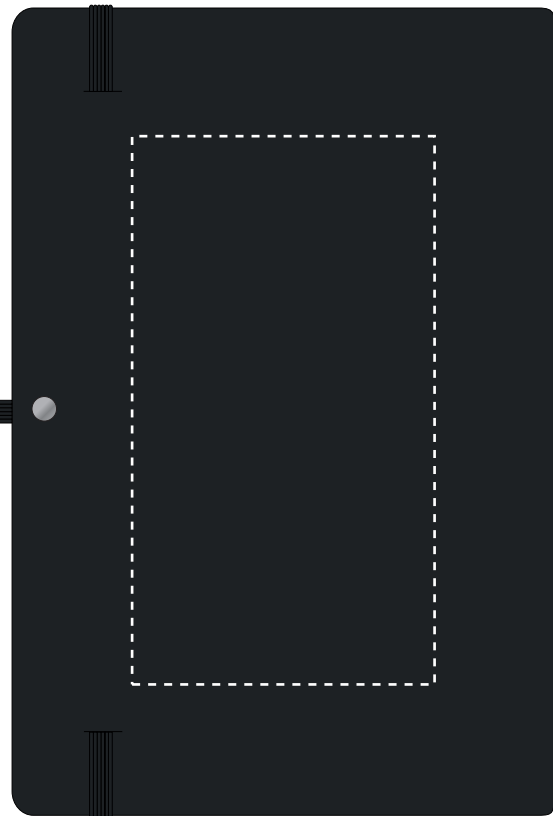

We stock this item in the following colours

PANTONE REFERENCE(S)

● Debossing / Foil Blocking

Product Image for visualisation - colours may vary

ARTWORK SCALE 50%

- CENTRED TO PRINT AREA
- CENTRED TO NOTEBOOK

ARTWORK SCALE 50%

- CENTRED TO PRINT AREA
- CENTRED TO NOTEBOOK

The dashed line is to demonstrate print area and will not appear on your printed item

PLEASE NOTE:

- All colours including print and product are for visual purposes only and should not be regarded as the actual colour of the product and print.
- Some products may vary from batch to batch and may differ from previous orders.
- The colour and texture of a product can also have an effect on the final print colour.
- By approving this order we accept that you understand these terms.

To proceed, please approve visual via the online system.

ARTWORK SCALE 100%
Max print area: 145mm x 80mm

ARTWORK SCALE 100%
Max print area: 145mm x 80mm