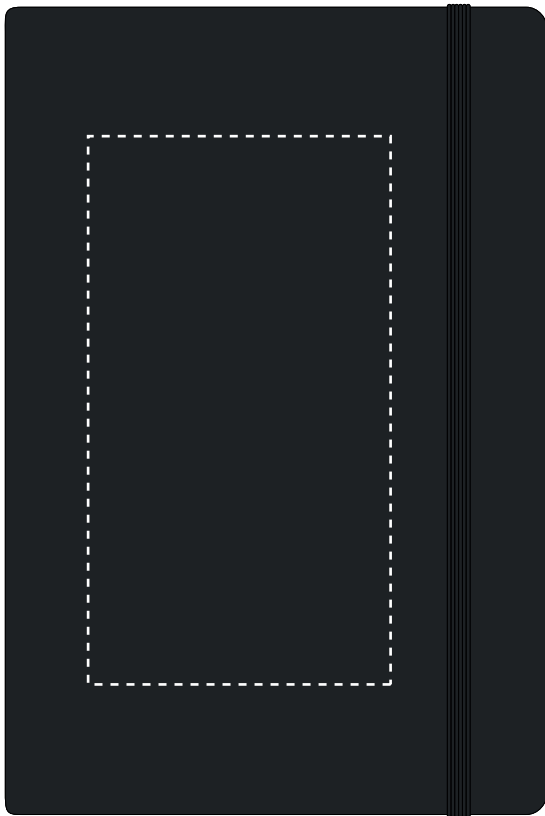

We stock this item in the following colours

PANTONE REFERENCE(S)

● Debossing / Foil Blocking

Product Image for visualisation - colours may vary

ARTWORK SCALE 50%

- CENTRED TO PRINT AREA
- CENTRED TO NOTEBOOK

ARTWORK SCALE 50%

- CENTRED TO PRINT AREA
- CENTRED TO NOTEBOOK

The dashed line is to demonstrate print area and will not appear on your printed item

PLEASE NOTE:

- All colours including print and product are for visual purposes only and should not be regarded as the actual colour of the product and print.
- Some products may vary from batch to batch and may differ from previous orders.
- The colour and texture of a product can also have an effect on the final print colour.
- By approving this order we accept that you understand these terms.